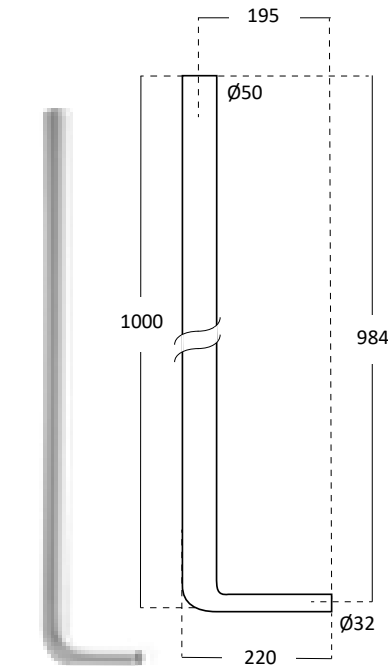

Cod.	$\varnothing$ entrata/inlet	$\varnothing$ uscita/outlet
M1502	50	32

Tubo per cassetta zaino $\varnothing$ 50x32, mm 1000x220

Pipe for wall low-level cistern $\varnothing$ 50x32, mm 1000x220

Cod.	$\varnothing$ entrata/inlet	$\varnothing$ uscita/outlet
M1503	50	32

Tubo per cassetta zaino $\varnothing$ 50x32, mm 800x260 sagomato

Shaped pipe for wall low-level cistern $\varnothing$ 50x32, mm 800x260