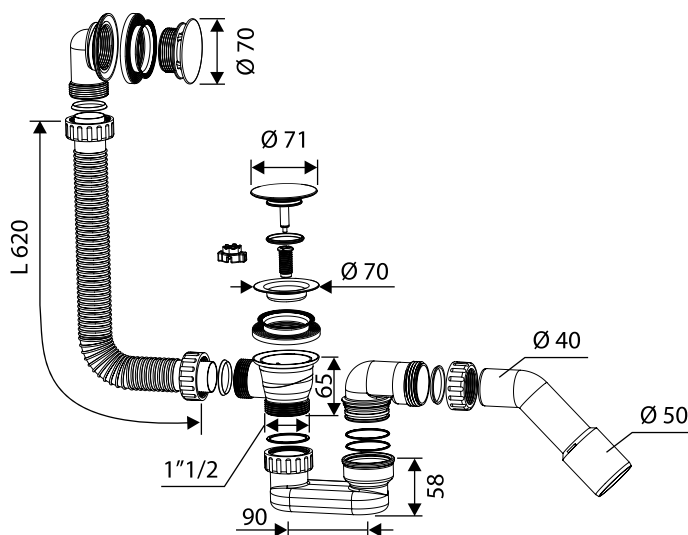

Colonne vasca

Colonna vasca con troppopieno cromato e piletta click-clack

Bathtub trap with overflow and click-clack drain

Art./Item	Cod.	Raccordo/Connection	Ø uscita/outlet			Adatto a / Suitable for
M5012CL	-	1" 1/2	40-50	25	60x40x42,5	

Colonna vasca automatico con troppopieno cromato

Automatic bathtub trap with chrome overflow