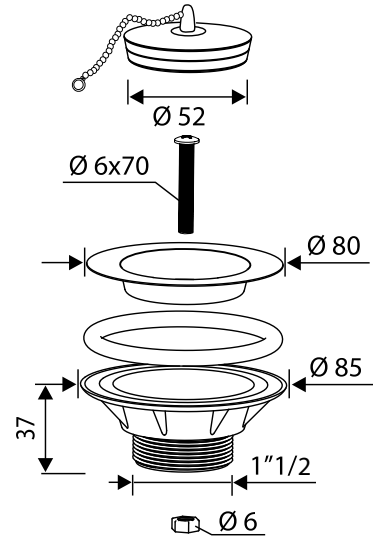

Art./Item	Cod.	Raccordo / Connection	griglia/grid			Adatto a / Suitable for
S905	P32C4	1" 1/2	ø 80	200	58,5x39x42