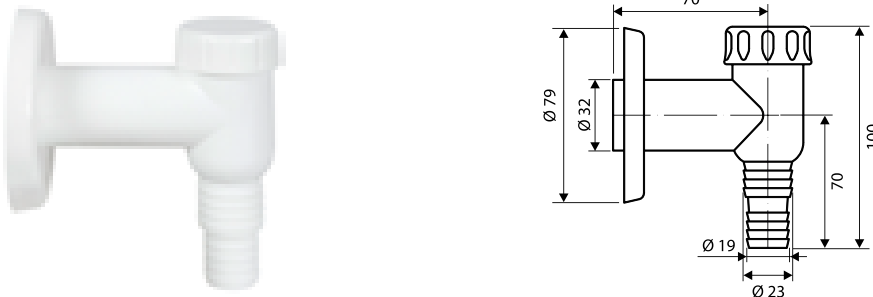

Sifone lavatrice esterno a valvola

External washing-machine trap, with valve

Art./Item	Cod.	Raccordo/Connection	$\varnothing$ uscita/outlet			Adatto a / Suitable for
S91	M5 113	1"1/4	19-23	180	58,5x39x42