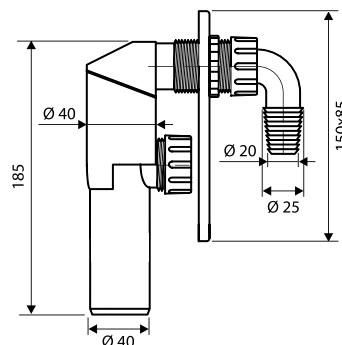

Sifoni ad incasso per lavatrice

Sifone incasso lavatrice con piastra bianca, uscita $\varnothing 40$

Built-in trap for washing-machine, with white plate, outlet $\varnothing 40$

Art./Item	Cod.	Raccordo/Connection	$\varnothing$ uscita/outlet			Adatto a / Suitable for
S92	M5111	20-25	40	100	58,5x39x42	

Sifone incasso lavatrice con piastra bianca, uscita $\varnothing 40-50$

Built-in trap for washing-machine, with white plate, outlet $\varnothing 40-50$