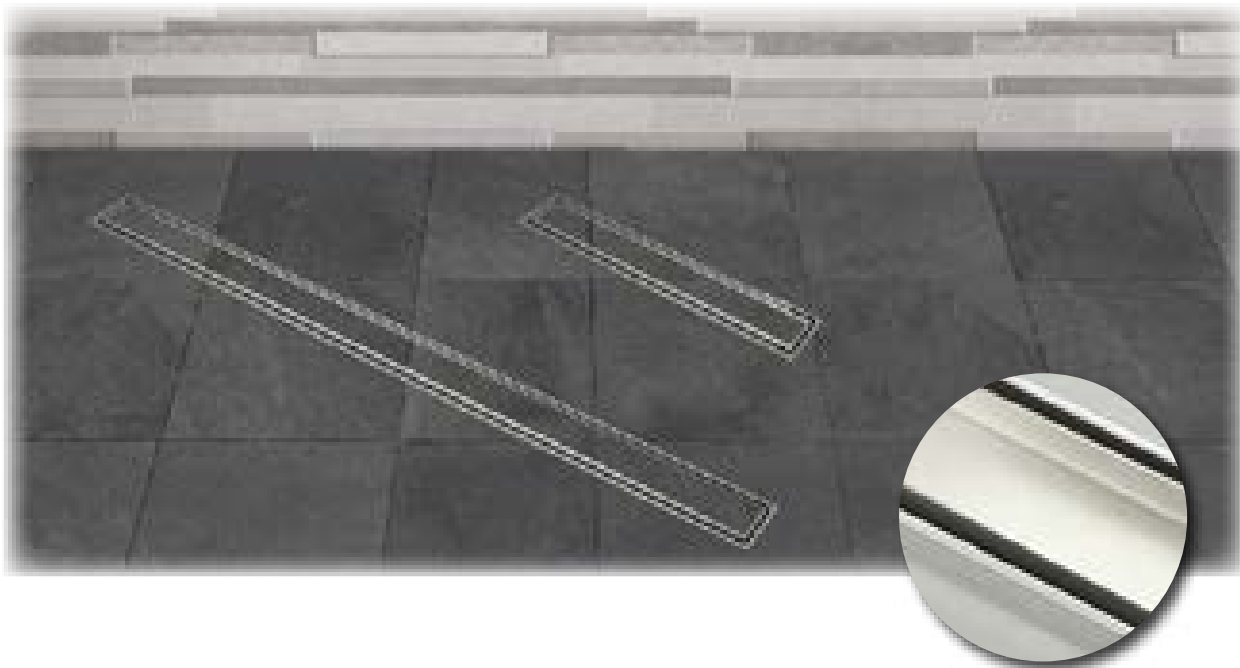

Canalina doccia con griglia inox piastrellabile

Shower drain with stainless steel tileable grid

Sifone gravitazionale
anti-odori ispezionabile
Anti-smell gravitational
siphon easily inspectionable

Piedini regolabili 18 mm
senza l'ausilio di attrezzi
Adjustable feet 18 mm
without tools