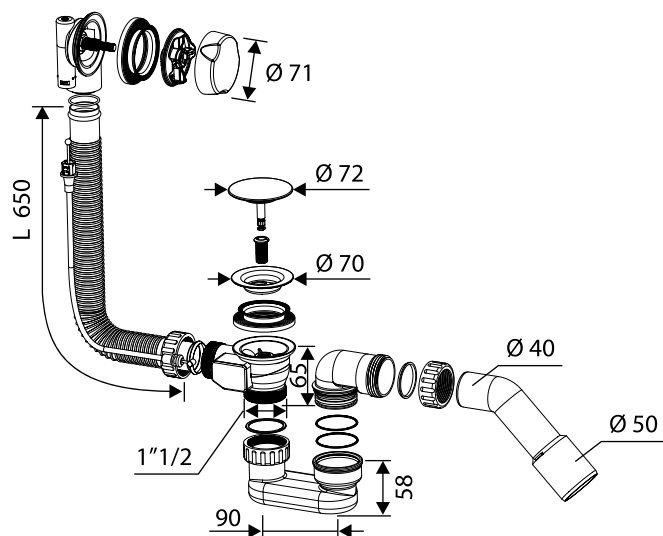

Art./Item	Cod.	Raccordo/Connection	Ø uscita/outlet			Adatto a / Suitable for
M5012FPL-02	-	1" 1/2	40-50	20	60x40x42,5