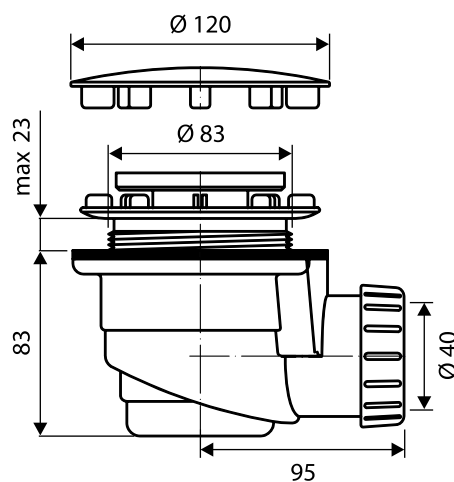

Art./Item	Cod.	$\varnothing$ foro piatto doccia $\varnothing$ shower tray hole	$\varnothing$ uscita/outlet			Adatto a / Suitable for
S325	M5084	90	40	50	60x40x43