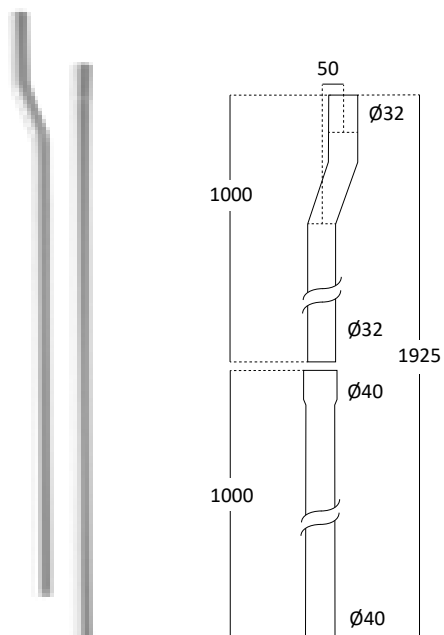

Tubo per cassetta alta esterno per turca

External pipe for high level cistern for turkish wc

Cod.	ø entrata/inlet	ø uscita/outlet	Adatto a / Suitable for
M1500B	32	32