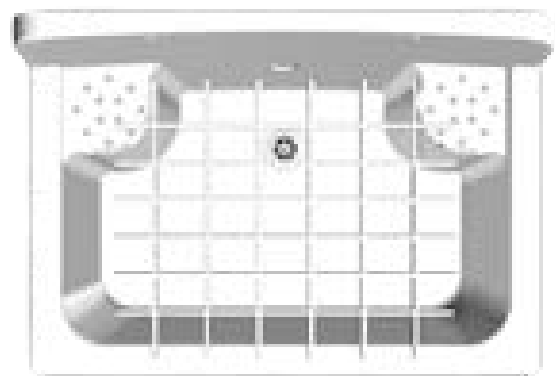

Art./Item	Larghezza x lunghezza (cm)	Width x length (cm)	Adatto per / Suitable for
PILOGRID	36,5 x 30		Interni / Esterni Indoor / Outdoor