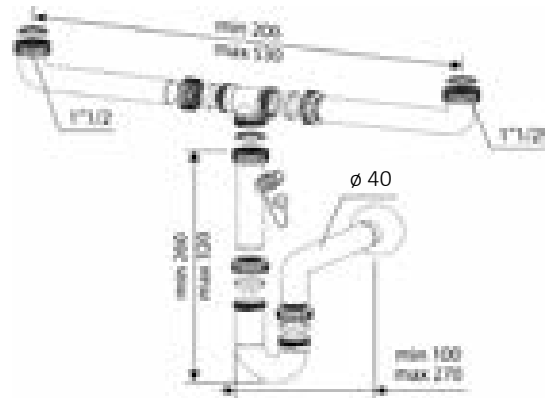

Sifone a U a due vie, con attacco lavastoviglie

U siphon, two ways, with dishwasher coupling

Art./Item	Cod.	Raccordo/Connection	Ø uscita/outlet			Adatto a / Suitable for
S810	2UW	1" 1/2	40	30	58,5x39x65,5