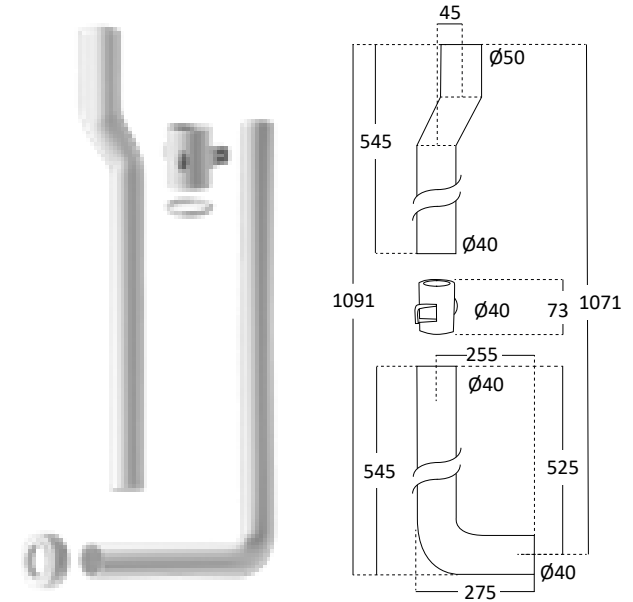

Cod.	\varnothing entrata/inlet	\varnothing uscita/outlet	Adatto a / Suitable for
M1503A	50	32	

Tubo di scarico regolabile in due pezzi \varnothing 50x40, mm 1091x275, completo di manicotto e fissaggi

Adjustable pipe made of two pieces \varnothing 50x40, mm 1091x275, complete with connection and fixing screws