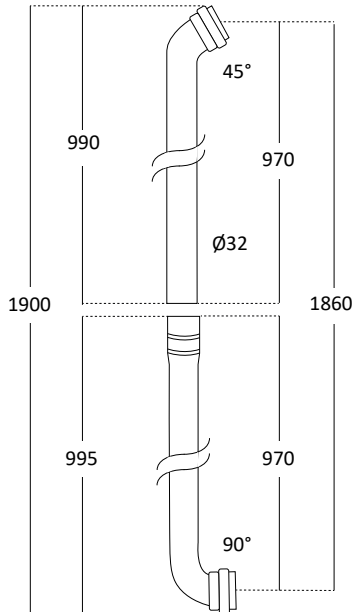

Tubo per cassetta alta da incasso con o.r curve 45° e 90°

Built-in pipe for high-level wc cistern, bends 45°x90° with o.r

Cod.	Ø entrata/inlet	Ø uscita/outlet	Adatto a / Suitable for
M1505A	32	32