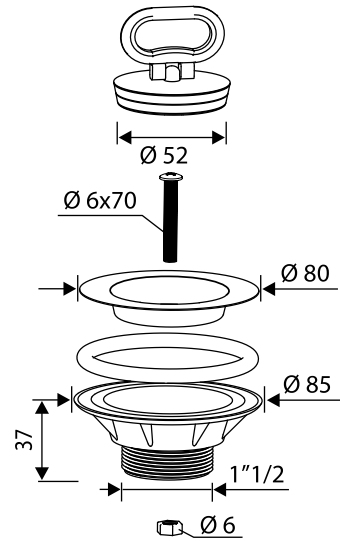

Piletta con troppopieno flessibile tondo ø30

Drain with round flexible overflow ø30

Art./Item	Cod.	Raccordo / Connection	griglia/grid	mostrina small grid			Adatto a / Suitable for
S405	P27C2T9	1" 1/2	ø 70		90	58,5x39x42	
S405/B	P27C2T7	1" 1/2	ø 70		90	58,5x39x42	
S405/3R	P27C2T13	1" 1/2	ø 70		90	58,5x39x42	

Griglia rettangolare
inox cieca
*Stainless steel blind
rectangular grid*

Pilette in polipropilene per lavelli in ceramica

Art./Item	Cod.	Raccordo / Connection	griglia/grid			Adatto a / Suitable for
S910	P32C2	1"1/2	Ø 80	200	58,5x39x42	