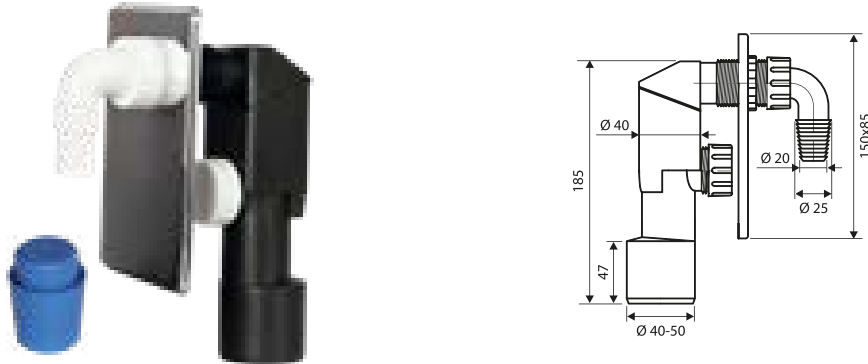

Sifone incasso lavatrice con piastra inox, uscita $\varnothing$ 40-50

Built-in trap for washing-machine, with stainless steel plate, outlet $\varnothing$ 40-50

Art./Item	Cod.	Raccordo/Connection	$\varnothing$ uscita/outlet			Adatto a / Suitable for
S95	M5 112-01	20-25	40-50	90	58,5x39x42	

Kit ricambio sifone lavatrice

Spare-part kit for washing-machine trap