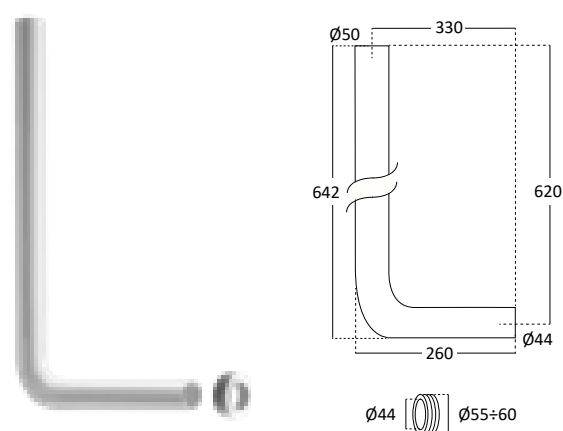

Cod.	$\varnothing$ entrata/inlet	$\varnothing$ uscita/outlet	Adatto a / Suitable for
M1501BLACC	50	44	

Prolunga tubo $\varnothing$ 44, lunghezza mm 400

Extension-pipe $\varnothing$ 44 lenght mm 400