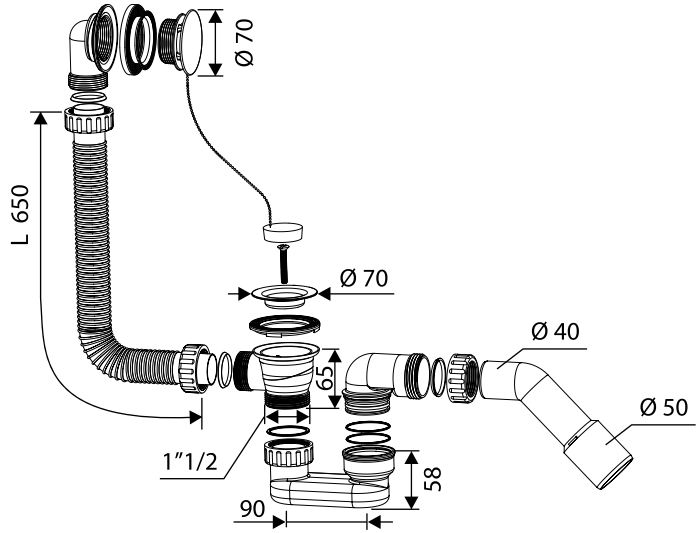

Colonna vasca con troppopieno cromato, tappo e catena

Bathtub trap with overflow, plug and chain

Art./Item	Cod.	Raccordo/Connection	Ø uscita/outlet			Adatto a / Suitable for
M5012PL	-	1" 1/2	40-50	25	60x40x42,5