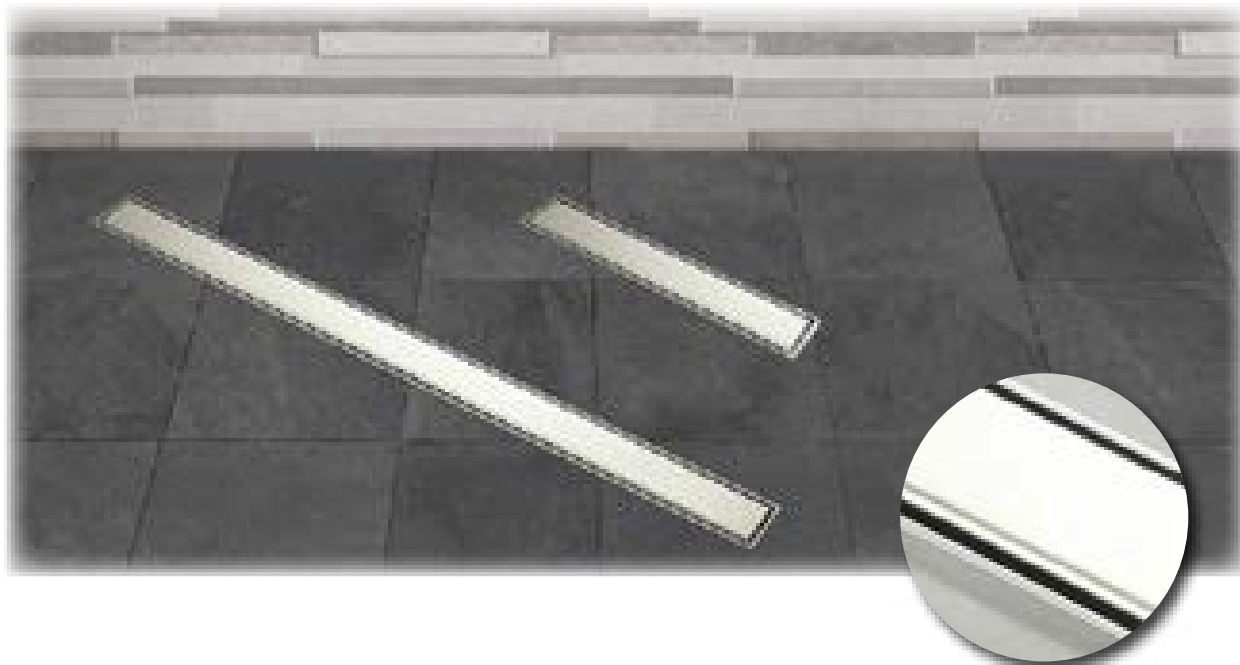

Canaline doccia

Canalina doccia con griglia inox cieca

Shower drain with stainless steel blind grid

Sifone gravitazionale
anti-odori ispezionabile
Anti-smell gravitational
siphon easily inspectionable

Piedini regolabili 18 mm
senza l'ausilio di attrezzi
Adjustable feet 18 mm
without tools