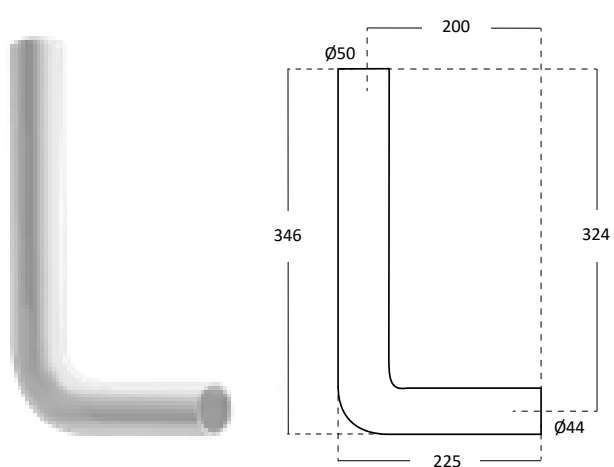

Cod.	$\varnothing$ entrata/inlet	$\varnothing$ uscita/outlet	Adatto a / Suitable for
M1501B	50	44	

Tubo per cassetta zaino $\varnothing$ 50x44, mm 620x330, con morsetto

Pipe for wall low-level cistern $\varnothing$ 50x44, mm 620x330, with bowl gasket