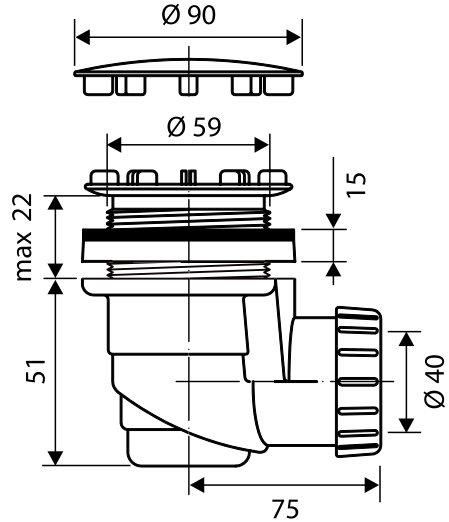

Piletta sifonata per piatto doccia con calotta inox ø90 mm, ispezionabile per pulizia

Siphoned shower drain with stainless steel cover ø90 mm, inspectable for cleaning

Art./Item	Cod.	ø foro piatto doccia ø shower tray hole	ø uscita/outlet			Adatto a / Suitable for
S321	M5085	60	40	100	60x40x43	

Piletta sifonata per piatto doccia con calotta inox ø80 mm, ispezionabile per pulizia

Siphoned shower drain with stainless steel cover ø80 mm, inspectable for cleaning