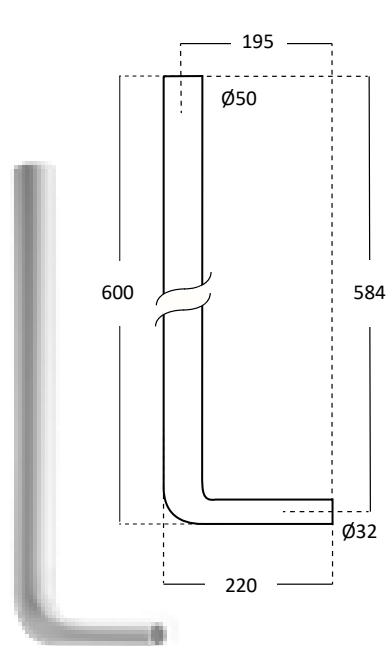

Tubo di scarico regolabile in due pezzi $\varnothing$ 50x32, mm 1084x310, completo di manicotto e fissaggi

Adjustable pipe made of two pieces $\varnothing$ 50x32, mm 1084x310, complete with connection and fixing screws

Cod.	$\varnothing$ entrata/inlet	$\varnothing$ uscita/outlet	Adatto a / Suitable for
M1503A	50	32	

Tubo di scarico regolabile in due pezzi $\varnothing$ 50x40, mm 1091x275, completo di manicotto e fissaggi

Adjustable pipe made of two pieces $\varnothing$ 50x40, mm 1091x275, complete with connection and fixing screws

Cod.	$\varnothing$ entrata/inlet	$\varnothing$ uscita/outlet	Adatto a / Suitable for
M1503B	50	40	

Tubo per cassetta zaino $\varnothing$ 50x32, mm 600x220

Pipe for wall low-level cistern $\varnothing$ 50x32, mm 600x220

Cod.	$\varnothing$ entrata/inlet	$\varnothing$ uscita/outlet
M1502	50	32

Tubo per cassetta zaino $\varnothing$ 50x32, mm 1000x220

Pipe for wall low-level cistern $\varnothing$ 50x32, mm 1000x220

Cod.	$\varnothing$ entrata/inlet	$\varnothing$ uscita/outlet
M1503	50	32

Tubo per cassetta zaino $\varnothing$ 50x32, mm 800x260 sagomato

Shaped pipe for wall low-level cistern $\varnothing$ 50x32, mm 800x260

Cod.	$\varnothing$ entrata/inlet	$\varnothing$ uscita/outlet
M1508	50	32