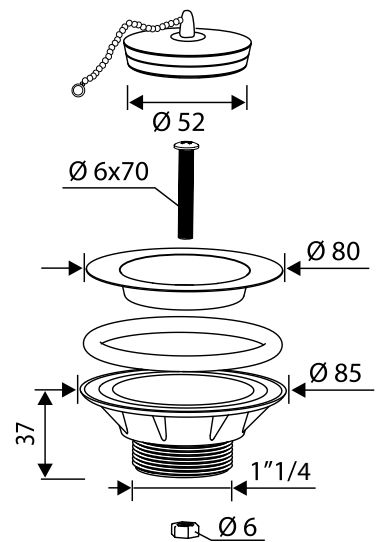

Art./Item	Cod.	Raccordo / Connection	griglia/grid			Adatto a / Suitable for
S920	P35C4	1" 1/4	ø 80	200	58,5x39x42