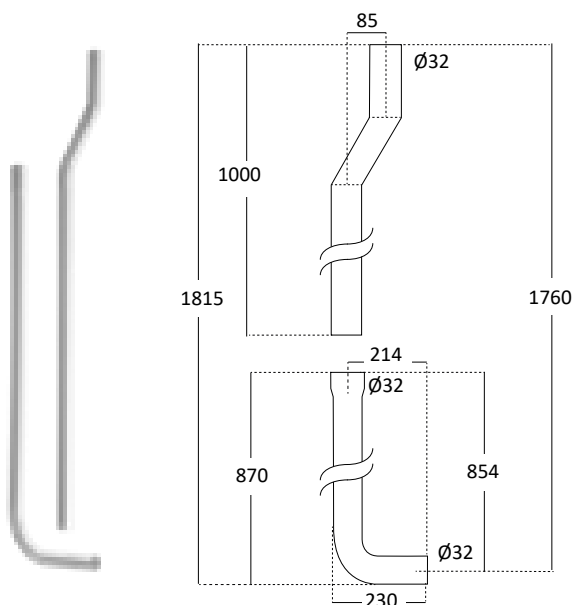

Tubo per cassetta alta da incasso, per vaso

Built-in pipe for high-level wc cisterns for bowl

Cod.	ø entrata/inlet	ø uscita/outlet	Adatto a / Suitable for
M1500C	32	32