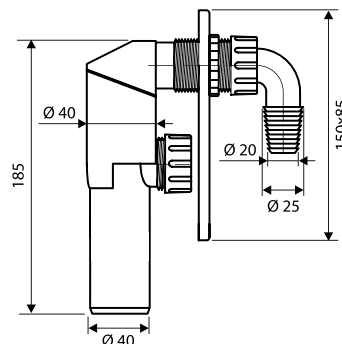

Art./Item	Cod.	Raccordo/Connection	$\varnothing$ uscita/outlet			Adatto a / Suitable for
S94	M5112	20-25	40	100	58,5x39x42