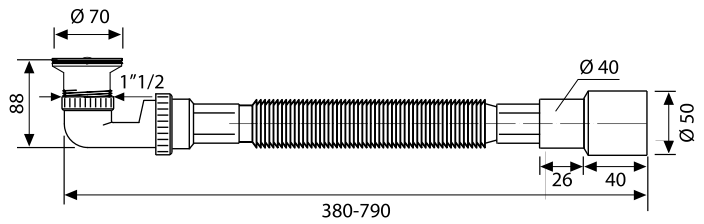

Piletta per piatto doccia con tubo estensibile e griglia inox piatta $\varnothing 70$

Shower tray drain with extensible pipe and stainless steel grid $\varnothing 70$

Art./Item	Cod.	Raccordo/Connection	$\varnothing$ uscita/outlet			Adatto a / Suitable for
S5018	-	1" 1/2	40-50	50	58,5x39x42	

Piletta per piatto doccia con tubo estensibile e griglia inox piatta $\varnothing 80$

Shower tray drain with extensible pipe and stainless steel grid $\varnothing 80$