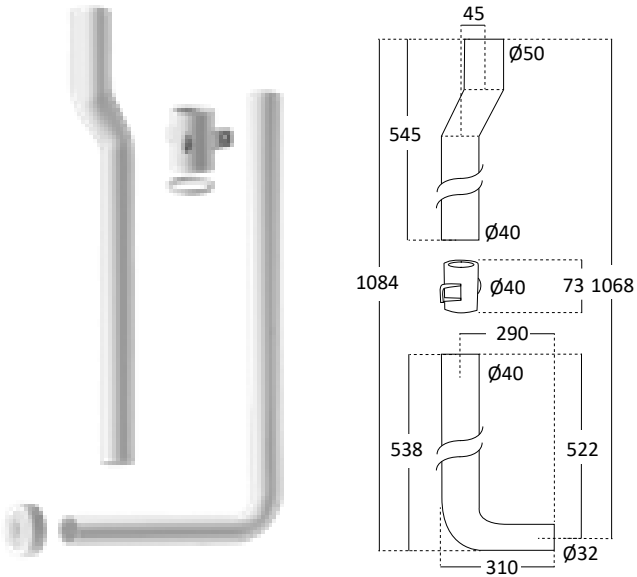

Tubo di scarico regolabile in due pezzi $\varnothing$ 50x32, mm 1084x310, completo di manicotto e fissaggi

Adjustable pipe made of two pieces $\varnothing$ 50x32, mm 1084x310, complete with connection and fixing screws

Cod.	$\varnothing$ entrata/inlet	$\varnothing$ uscita/outlet	Adatto a / Suitable for
M1503A	50	32	

Tubo di scarico regolabile in due pezzi $\varnothing$ 50x40, mm 1091x275, completo di manicotto e fissaggi

Adjustable pipe made of two pieces $\varnothing$ 50x40, mm 1091x275, complete with connection and fixing screws