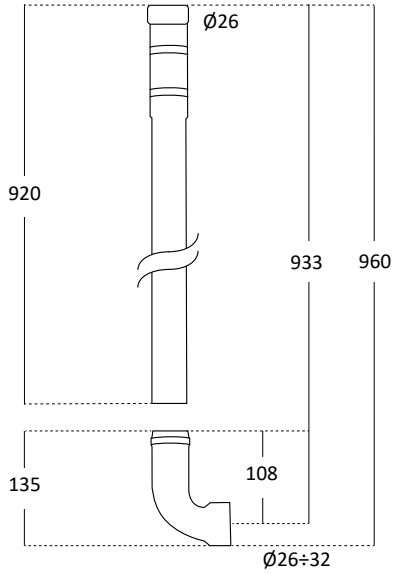

Tubo regolabile per passo rapido e flussometro

Adjustable waste-pipe for direct water-outlet

Cod.	Ø entrata/inlet	Ø uscita/outlet	Adatto a / Suitable for
M1504	26	26÷32