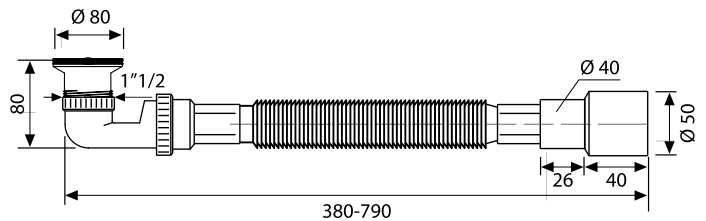

Art./Item	Cod.	Raccordo/Connection	$\varnothing$ uscita/outlet			Adatto a / Suitable for
S5020	-	1" 1/2	40-50	50	58,5x39x42