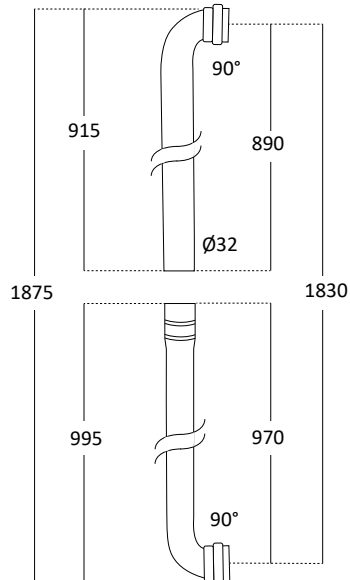

Tubo per cassetta alta da incasso con o.r curve 90° e 90°

Built-in pipe for high-level wc cistern, bends 90°x90° with o.r

Cod.	Ø entrata/inlet	Ø uscita/outlet	Adatto a / Suitable for
M1505B	32	32