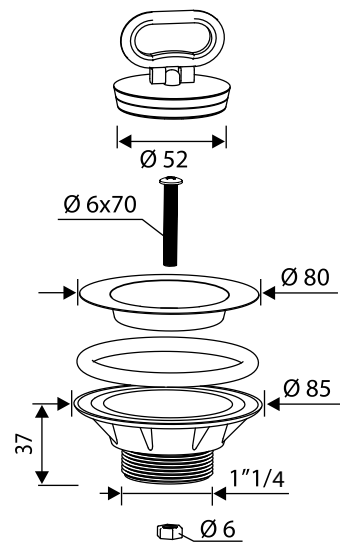

Piletta con troppopieno flessibile tondo ø30

Drain with round flexible overflow ø30

Art./Item	Cod.	Raccordo / Connection	griglia/grid	mostrina small grid			Adatto a / Suitable for
S405	P27C2T9	1" 1/2	ø 70		90	58,5x39x42	
S405/B	P27C2T7	1" 1/2	ø 70		90	58,5x39x42	
S405/3R	P27C2T13	1" 1/2	ø 70		90	58,5x39x42	

Griglia rettangolare
inox cieca
*Stainless steel blind
rectangular grid*

Pilette in polipropilene per lavelli in ceramica

Art./Item	Cod.	Raccordo / Connection	griglia/grid			Adatto a / Suitable for
S910	P32C2	1"1/2	Ø 80	200	58,5x39x42	